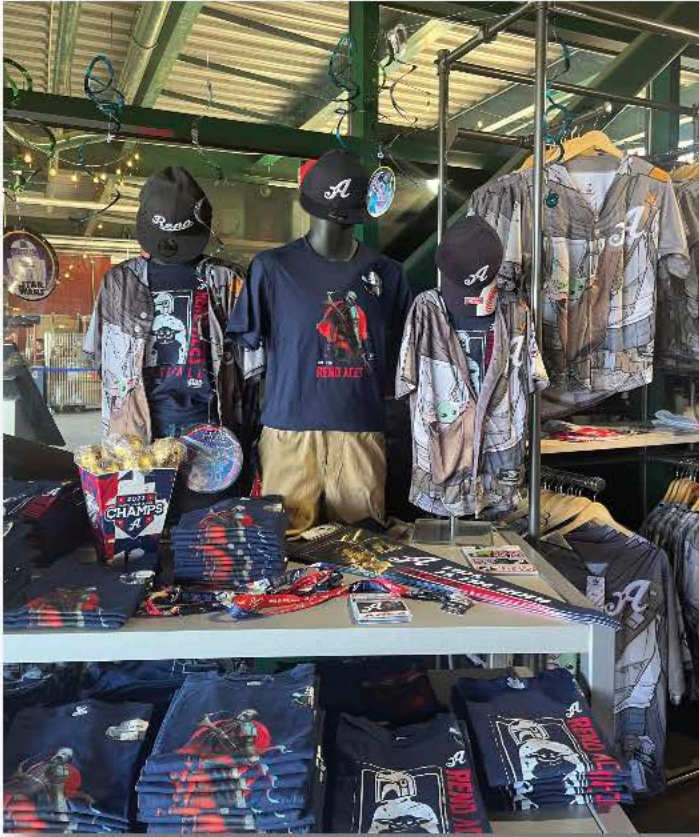

2024 APPAREL

RETAIL · STAFF · AUTHENTIC COLLECTION

RETAIL & STAFF COLLECTION

* Available Colors subject to change

Adult Cotton Short Sleeve Tee
 Style no: TSCSS

- BLACK
- WHITE
- PURPLE
- LT BLUE
- ORANGE
- GOLD
- ROYAL
- NAVY
- KELLY
- FOREST
- CHARCOAL
- GRAY
- CARDINAL
- MAROON
- RED
- MILITARY GRN