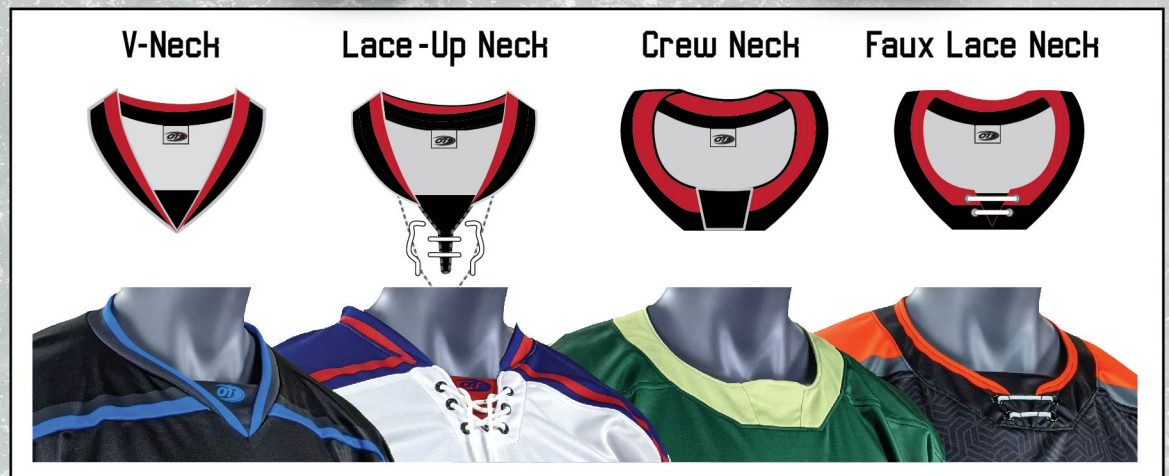

Available as fully sublimated or cut & sew with sublimated, embroidered or twill number and logo applications. 4 neck options available.